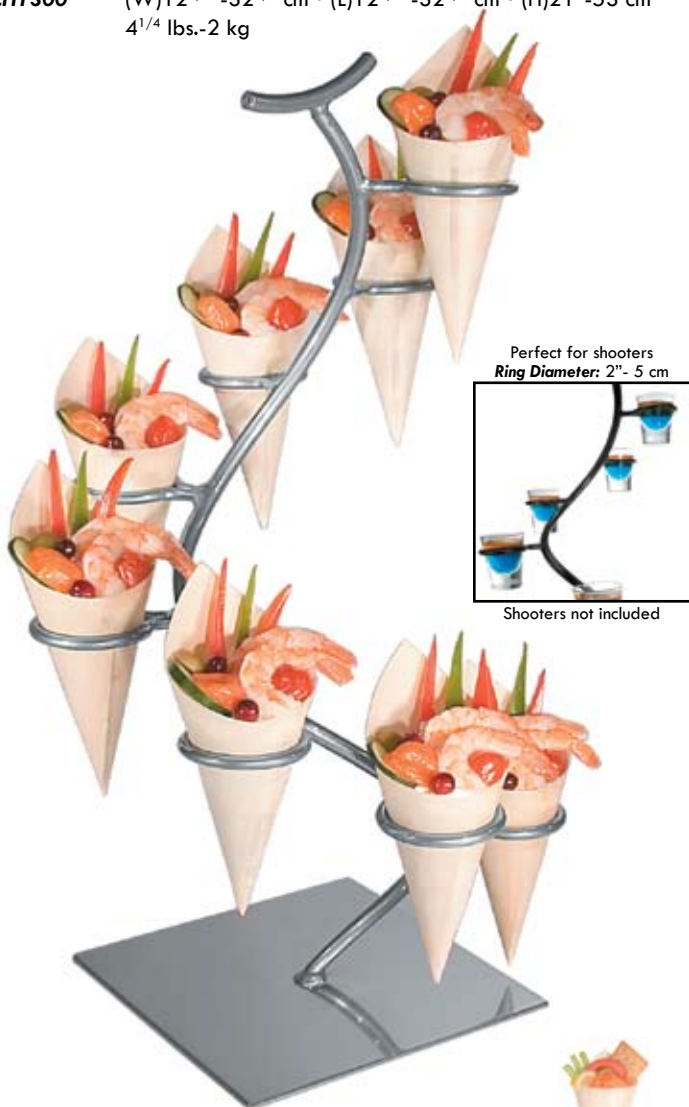

VINE TIERS & TABLETOP SOLUTIONS COLLECTION

VINE TIER CONE HOLDER

CHI300 (W)12^{3/4}"-32^{1/2} cm • (L)12^{3/4}"-32^{1/2} cm • (H)21"-53 cm
4^{1/4} lbs.-2 kg

Perfect for shooters
Ring Diameter: 2" - 5 cm

Shooters not included

SELECT A STAND FINISH
CHART #1 PAGE 91

ADDITIONALS
Large Wooden Cone - CHI05
Cones sold by case pack only (100 pc)

STAND FINISHES *
**Stands ship BLACK unless otherwise specified*

B	S	P	W
B - Black, S - Silver Vein, P - Platinum, W - White Insert code at end of ORDER #			

GLACIER TINTS

G	C
G - Green Tint, C - Clear Insert code at end of ORDER #	

TABLETOP DISPLAY W/ 3 SQUARE PORCELAIN PLATES (STACKED)

TP300 (W)10^{3/4}"-23^{1/4} cm • (L)13^{3/4}"-35 cm • (H)6^{3/4}"-17 cm
1 lbs.-1/2 kg

SELECT A STAND FINISH
CHART #1 PAGE 91

ADDITIONALS
Small Square Porcelain Plate - TP350
Case Pack (12/case) - TP350CS

TABLETOP DISPLAY W/ 3 SQUARE PORCELAIN PLATES (IN-LINE)

TP200 (W)8^{1/4}"-21 cm • (L)17^{1/2}"-44^{1/2} cm • (H)5^{1/2}"-14 cm • 1 lbs.-1/2 kg