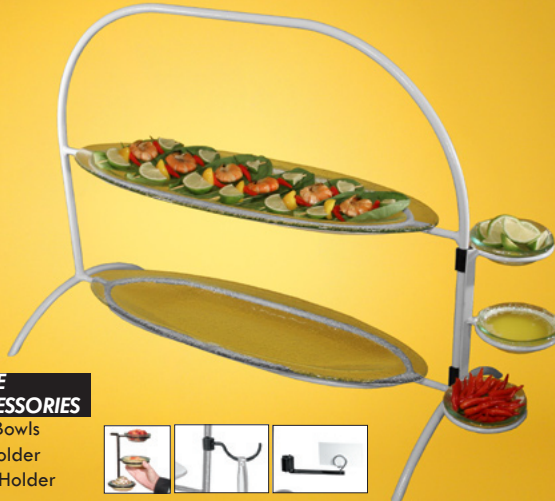

CLASSIC FISH OVAL TIER

PG512-W (W)13½" • (L)27¾" • (H)21½" • 18 lbs.

LIFETIME
WELD
WARRANTY

AVAILABLE SIDE SERVICE ACCESSORIES

- PGA1104 3 LILY Bowls
- PPA1107 Tong Holder
- PPA1108 ID Tag Holder

HEART SHAPED ACRYLIC MIRROR TRAY

PT246 (W)21" • (L)21" • (H)¼" • 5 lbs

PT326 (W)27" • (L)27" • (H)¼" • 8 lbs