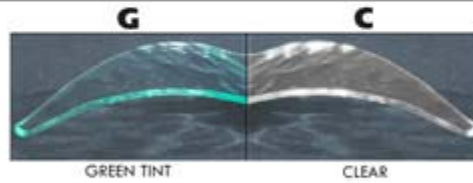

COLOR CHARTS

METAL STAND FINISHES *

* Stands ship **BLACK** unless otherwise specified

SERVING STONE COLORS

MELAMINE BOWLS, EE & ABS TRAY COLORS

TEXTURED ACRYLIC TINTS

TEXTURE TONE COLORS