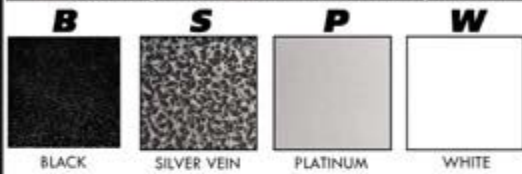

COLOR CHARTS

METAL STAND FINISHES *

* Stands ship **BLACK** unless otherwise specified

SERVING STONE COLORS

MELAMINE BOWLS, EE & ABS TRAY COLORS

TEXTURED ACRYLIC TINTS

TEXTURE TONE COLORS