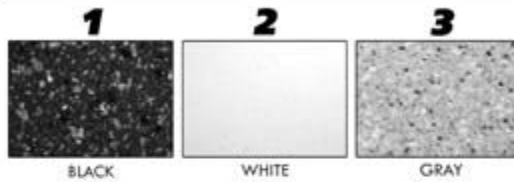

COLOR CHARTS

METAL STAND FINISHES *

* Stands ship **BLACK** unless otherwise specified

SERVING STONE COLORS

MELAMINE BOWLS, EE & ABS TRAY COLORS

TEXTURED ACRYLIC TINTS

TEXTURE TONE COLORS