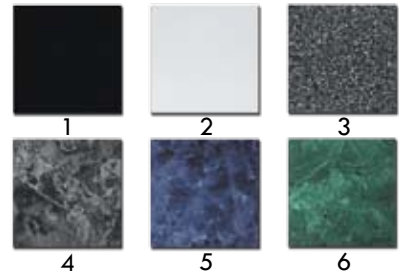

CUBES & PLATFORMS

TEXTURE TONE CUBE SET (3 PC SET)

TT334 (W-L-H) 8"-10"-12"/20-25-30 cm • 5 lbs.-2½ kg

Individual Cubes	
TT308	8" (20 cm) Cube
TT310	10" (25 cm) Cube
TT312	12" (30 cm) Cube

TEXTURE TONE COLORS

Insert code at end of ORDER #

▶ Cubes *nest inside each other* for space saving storage.

CLEAR CUBE SET (3 PC SET)

CC334 (W-L-H) 8"-10"-12"/20-25-30 cm • 11 lbs.-5 kg

▶ **3/16" clear acrylic construction for strength & durability**