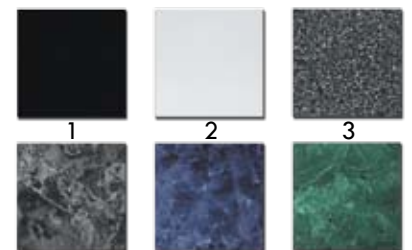

TEXTURE TONE COLORS

Insert code at end of ORDER #