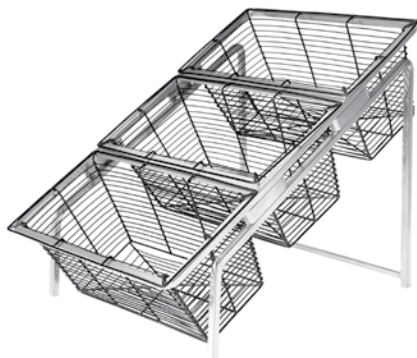

DURABLE, FUNCTIONAL DISPLAYS & ACCESSORIES

RECTANGLE METAL PLATFORMS W/TEXTURED ACRYLIC TRAYS

MR1403-P-G (W)20½" • (L)62" • (H)6" • 9 lbs. (Fanned out set)

Individual Platforms

MR1400-P-G • Short Stand (H: 2" • 2.65 lbs.)

MR1401-P-G • Medium Stand (H: 4" • 3 lbs.)

MR1402-P-G • all Stand (H: 6" • 3½ lbs.)

STRATA WIRE BASKET ORGANIZER

BK105 (W)12½" • (L)19" • (H)15½" • 9¼ lbs.

RECTANGLE WIRE BASKET

BK102 (W)6¾" • (L)12½" • (H)5½" • 1 lb.