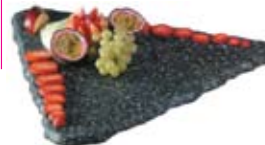

Stand + Trays
page 80

Triangle Quarry Stone Tray

Black **SS8019-1**
White **SS8019-2**
Gray **SS8019-3**