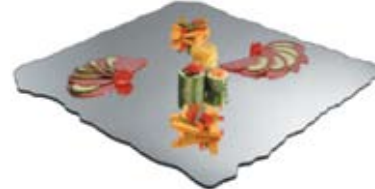

AVAILABLE OPTIONS

Square Acrylic Mirror Tray - **PT2289**