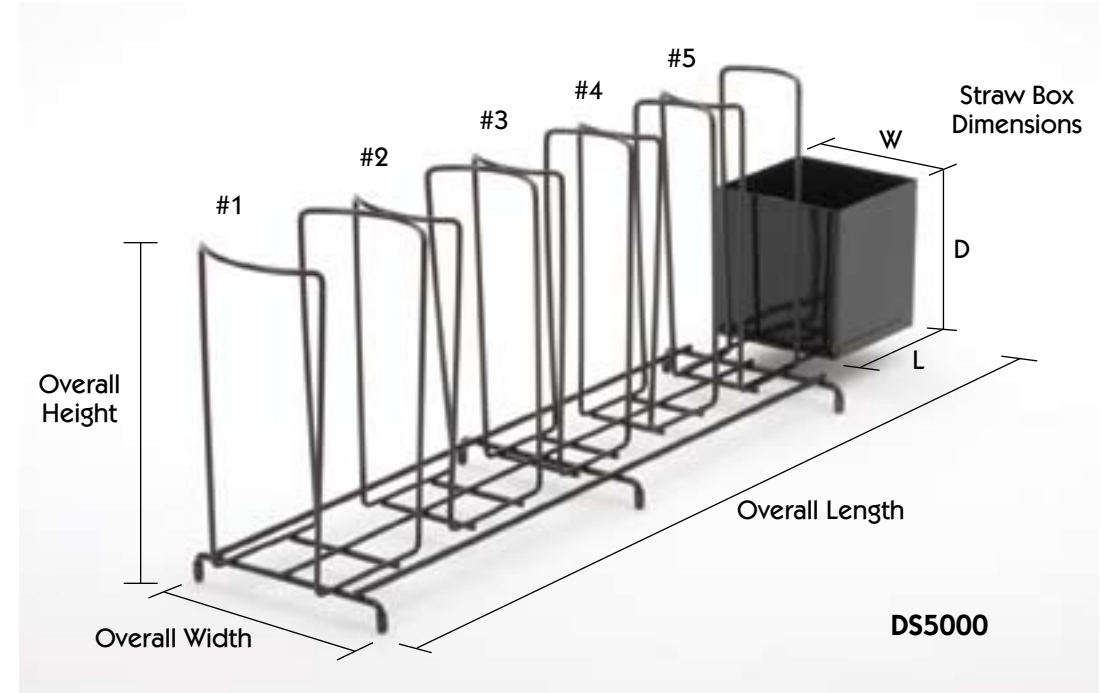

General Baskets

Cup/Lid Dispensers

419A GENERAL BASKET

Top Outside Width: 4"
 Bottom Outside Width: 3"
 Top Outside Length: 9"
 Bottom Outside Length: 7-1/4"
 Depth: 2"
 Wire Opening: 3/4" x 1"
 Finish: Nickel and chrome-plated
 Weight: .9 oz.
 Pkg.: 10 ea. per carton

1827 DOUGHNUT/POTATO RACK

Top Outside Width: 18-1/8"
 Bottom Outside Width: 16-1/2"
 Top Outside Length: 26"
 Bottom Outside Length: 24-5/8"
 Depth: 2"
 Wire Opening: 1-3/16"
 Finish: Nickel and chrome-plated
 Weight: 3-3/4 lbs.
 Pkg.: 4 ea. per carton

6380 EGG BASKET

Top Outside Width: 10-1/8"
 Bottom Outside Width: 8-1/2"
 Top Outside Length: 12"
 Bottom Outside Length: 10-1/2"
 Depth: 2-1/2"
 Wire Opening: 7/8"
 Finish: Nickel and chrome-plated
 Weight: 1-1/2 lbs.
 Pkg.: 5 ea. per carton

PP618 MUFFIN BASKET

Top Outside Width: 6"
 Bottom Outside Width: 4-3/8"
 Top Outside Length: 18"
 Bottom Outside Length: 16-5/8"
 Depth: 2-1/4"
 Wire Opening: 1" x 1-3/16"
 Finish: Nickel and chrome-plated
 Weight: 1 lb. 2 oz.
 Pkg.: 10 ea. per carton